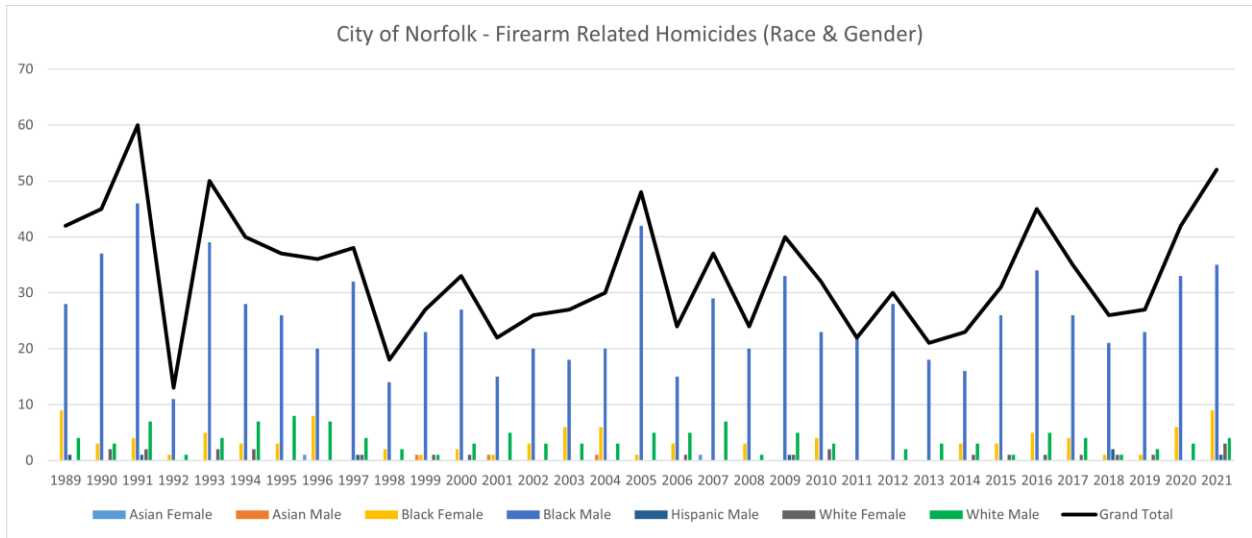

Norfolk Police Firearms Data (Homicides)

Norfolk Police Firearms Data (Homicides)