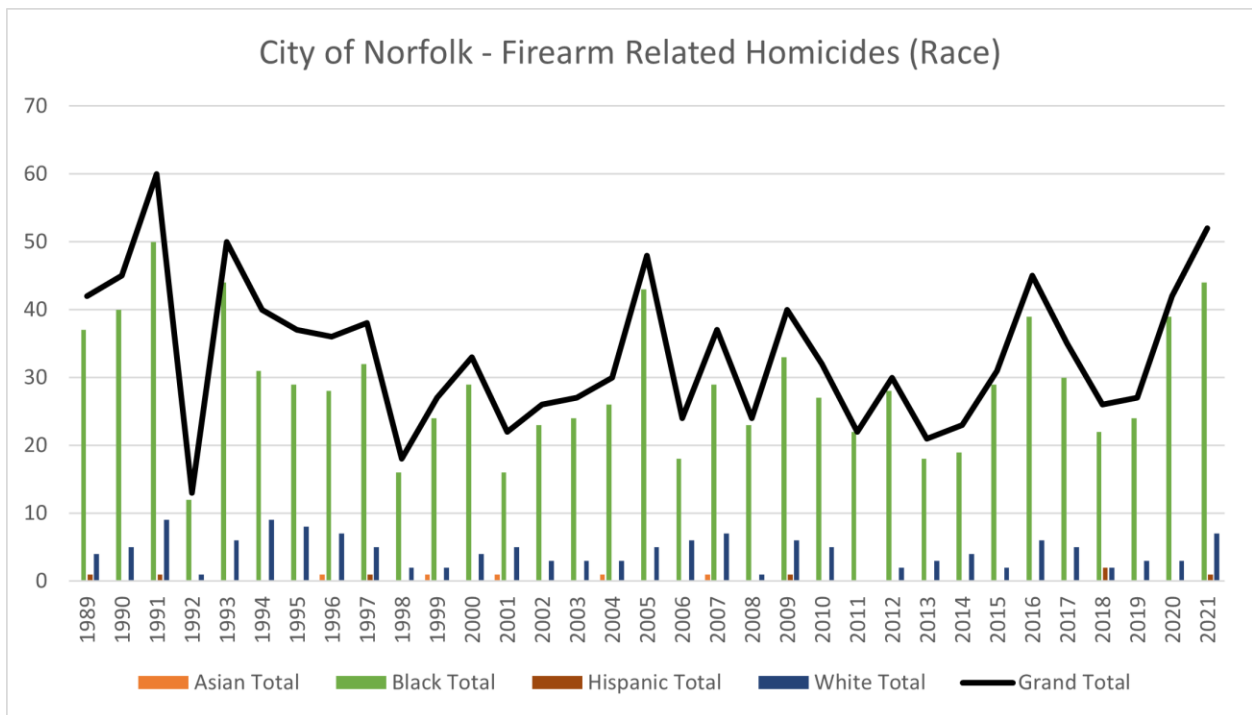

Norfolk Police Firearms Data (Homicides)

Norfolk Police Firearms Data (Homicides)