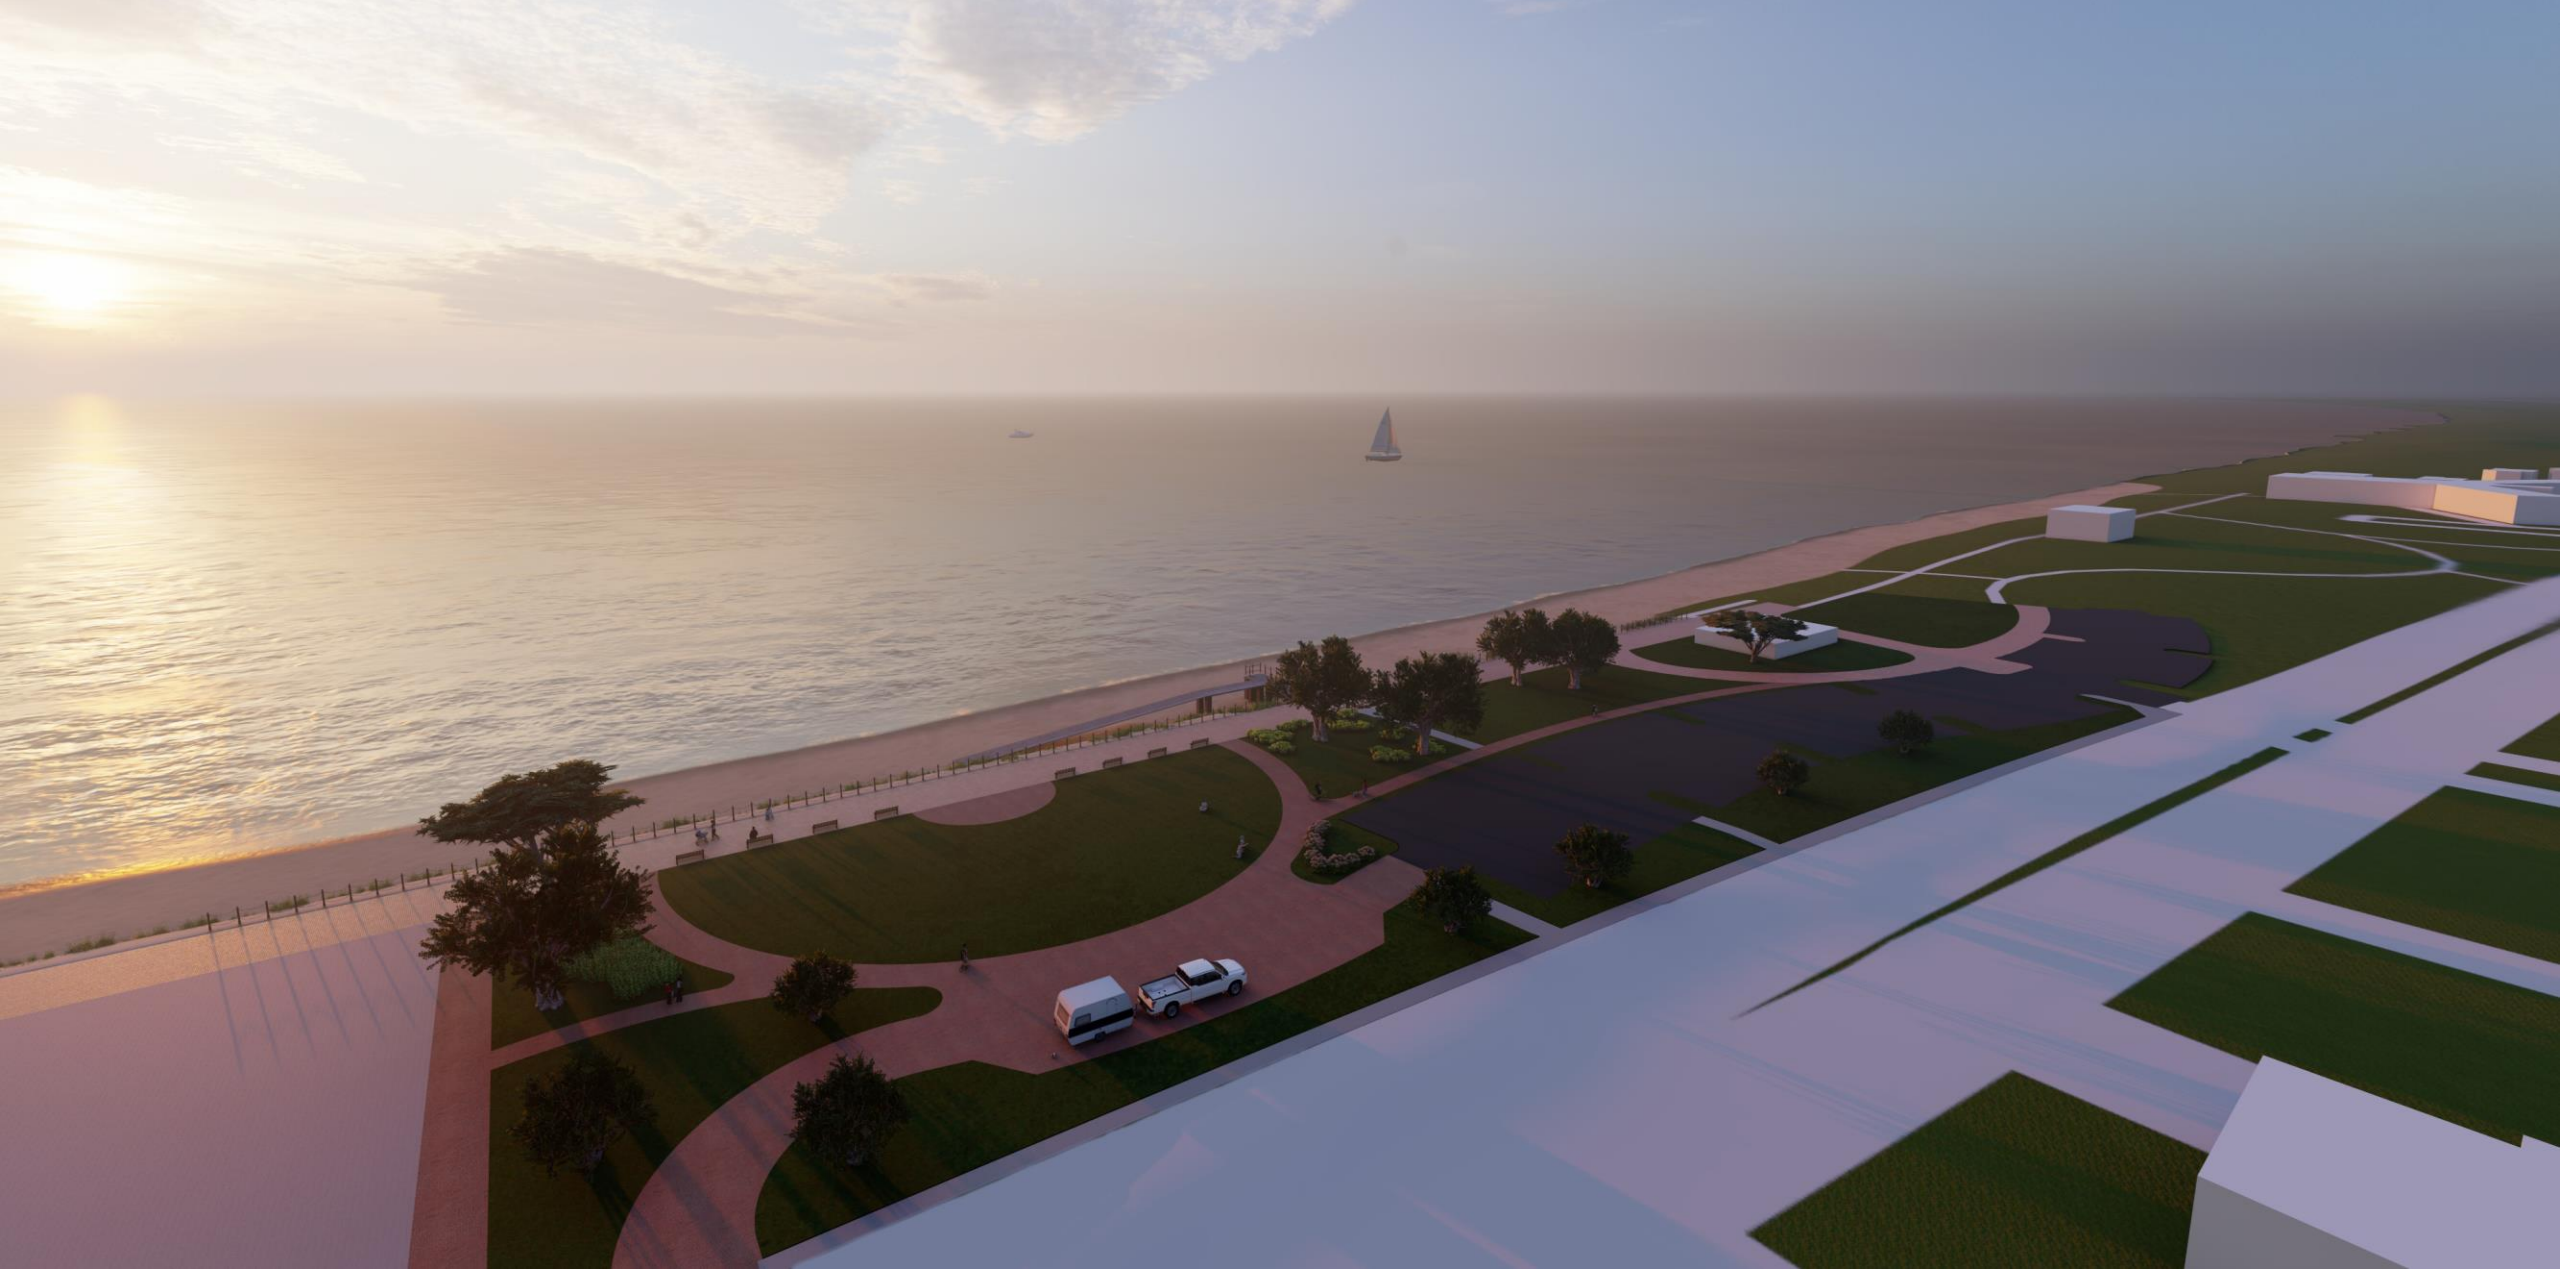

Phase 2

Festival Lawn

Dune

New ADA and Emergency Access Ramp

Emergency Access

Food Truck Parking

Expansion, Phase 1

Connecting Path

Existing Restroom

Existing Park

Ocean View Beach Park Expansion
Preliminary Design

Sept 29, 2022

PROPOSED BOARDWALK EXTENSION ALONG NEW DUNE

REPLACE WITH ACCESSIBLE ACCESS RAMP

Ocean View Beach Park Expansion
Preliminary Design

Sept 29, 2022

VIA DESIGN

Ocean View Beach Park Expansion
Preliminary Design

Sept 29, 2022

VIA DESIGN

Ocean View Beach Park Expansion
Preliminary Design

Sept 29, 2022

Ocean View Beach Park Expansion
Preliminary Design