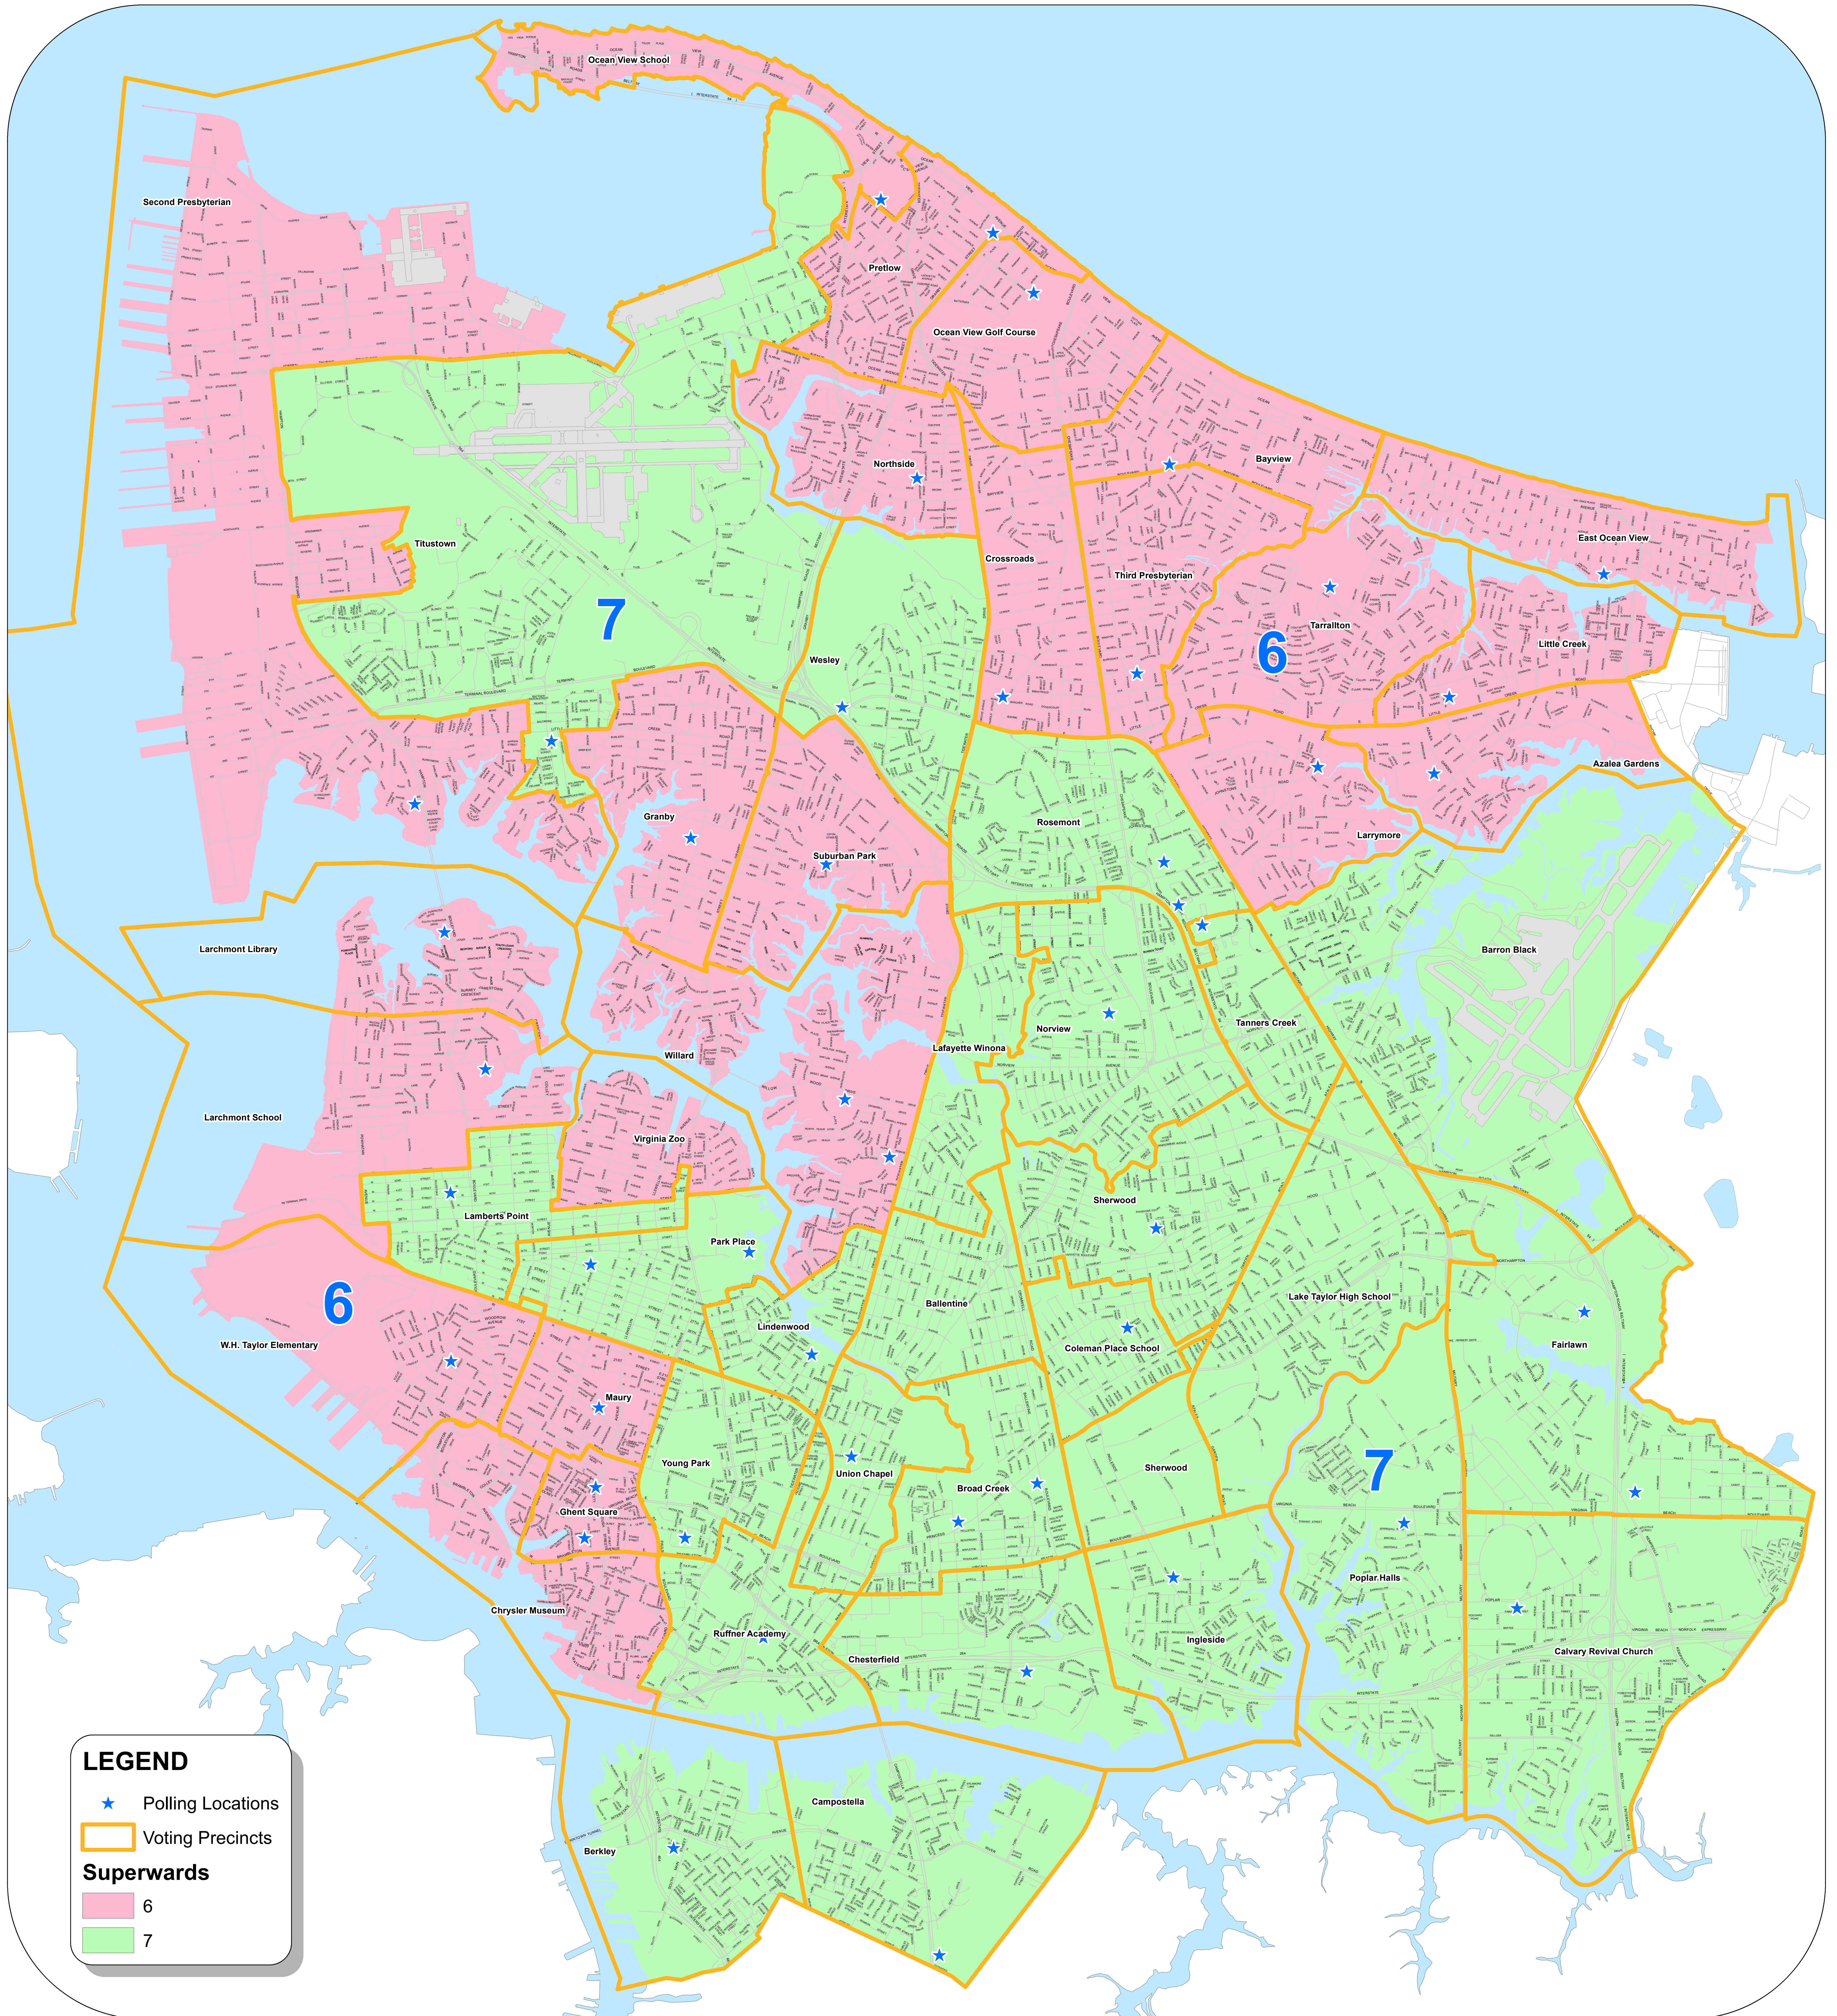

# Superwards & Polling Locations

## City of Norfolk, Virginia

### LEGEND

★ Polling Locations

▭ Voting Precincts